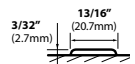

## SIZE LIMITS PER PANEL

Maximum of 6 panels per opening, 3 panels per side moving from one or both sides.

**WIDTH** MIN : 20" (50.8 cm) MAX : 55" (139.7 cm)

**HEIGHT** MIN : 40" (101.6 cm) MAX : 102" (259.08 cm)

## PLEATED SCREEN PART PROFILES

TOP PROFILE

SIDE PROFILE

CASSETTE PROFILES WITH PLEATED FABRIC

BOTTOM GUIDE