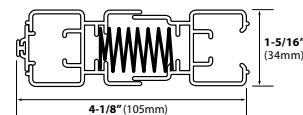

### LEGEND

END PANEL WITH SEAL

PANEL WITH CONNECTOR

## PLEATED SCREEN PART PROFILES

TOP PROFILE

SIDE PROFILE

CASSETTE PROFILES WITH PLEATED FABRIC

BOTTOM GUIDE