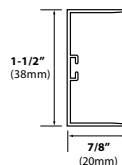

## SIZE LIMITS PER PANEL

Maximum of 6 panels per opening, 3 panels per side moving from one or both sides.

**WIDTH** MIN : 20" (50.8 cm) MAX : 55" (139.7 cm)

**HEIGHT** MIN : 40" (101.6 cm) MAX : 102" (259.08 cm)

## OPENING CONFIGURATIONS VIEW FROM THE OUTSIDE

### LEGEND

END PANEL WITH SEAL

PANEL WITH CONNECTOR

## PLEATED SCREEN PART PROFILES

TOP PROFILE

SIDE PROFILE

CASSETTE PROFILES WITH PLEATED FABRIC

BOTTOM GUIDE