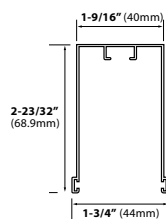

## SIZE LIMITS PER PANEL

Maximum of 6 panels per opening, 3 panels per side moving from one or both sides.

**WIDTH** MIN : 20" (50.8 cm) MAX : 55" (139.7 cm)

**HEIGHT** MIN : 40" (101.6 cm) MAX : 102" (259.08 cm)

## OPENING CONFIGURATIONS VIEW FROM THE OUTSIDE

### LEGEND

END PANEL WITH SEAL

PANEL WITH CONNECTOR

## PLEATED SCREEN PART PROFILES

TOP PROFILE

SIDE PROFILE

CASSETTE PROFILES WITH PLEATED FABRIC

BOTTOM GUIDE