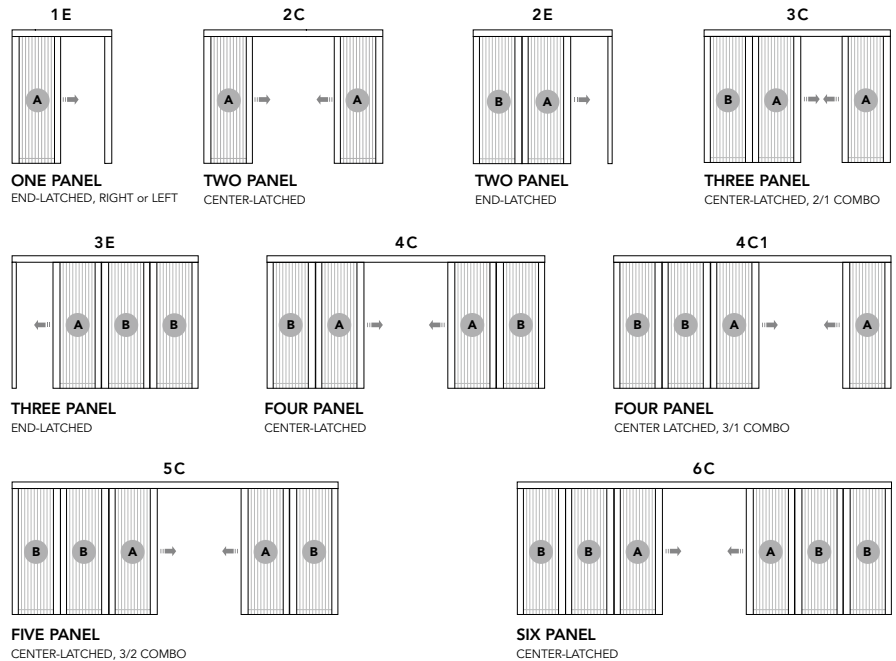

### No Bottom Channels

Track installs flat, no runner to trip or step over.

Wheelchair Accessible

## SIZE LIMITS PER PANEL

Maximum of 6 panels per opening, 3 panels per side moving from one or both sides.

**WIDTH** MIN : 20" (50.8 cm) MAX : 55" (139.7 cm)

**HEIGHT** MIN : 40" (101.6 cm) MAX : 102" (259.08 cm)

## OPENING CONFIGURATIONS VIEW FROM THE OUTSIDE